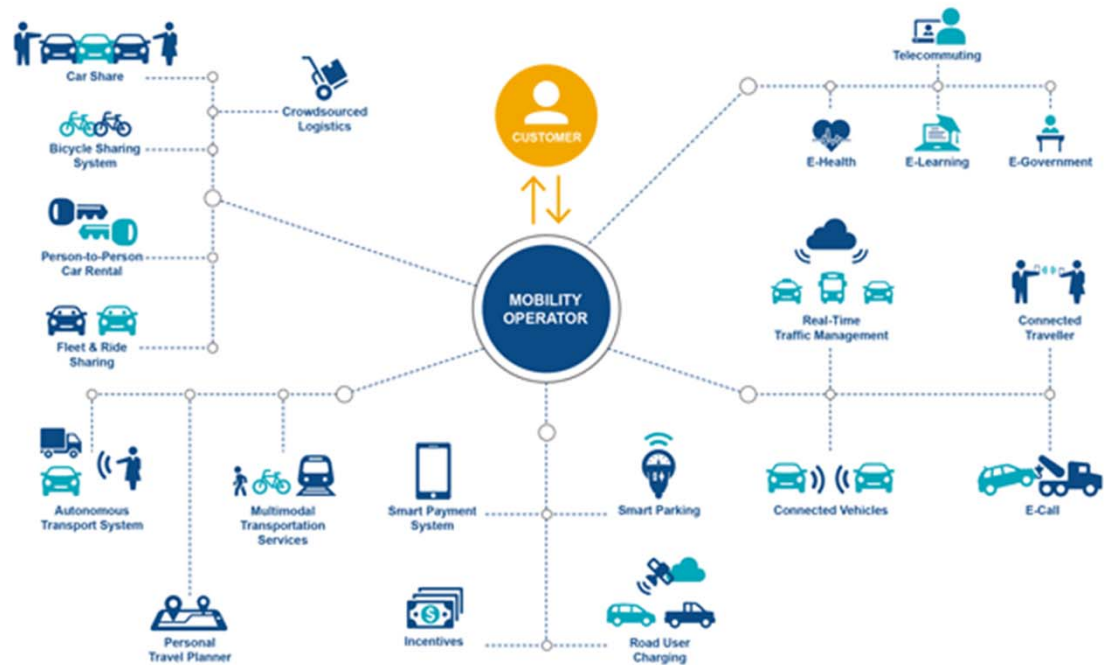

SMART CITY. SMART MOBILITY. SMART PEOPLE. SMART...

Associate Professor Florin Nemtanu

Politehnica University of Bucharest & SNSPA Management Faculty

SMART TOPICS

TECHNOLOGIES - CHALLENGES

- ICT and electronics technologies
- Artificial Intelligence – part of the human brain
- Big data – real time data, high volumes, high speeds
- Data mining – heterogenous data, data bases
- Blockchain – business networks, smart contracts
- Network of sensors – aquisition, processing, transmission, decision, storage
- Internet of things – all things are connected to the Internet

NEW CONCEPTS

SMART CITY & SMART MOBILITY

NEW CONCEPTS

SMART CITY & SMART MOBILITY

HUMAN FACTOR

- New roles
- Support systems for decision
- Part of the system
- HMI and MMI
- Responsibilities
- Automated and autonomous